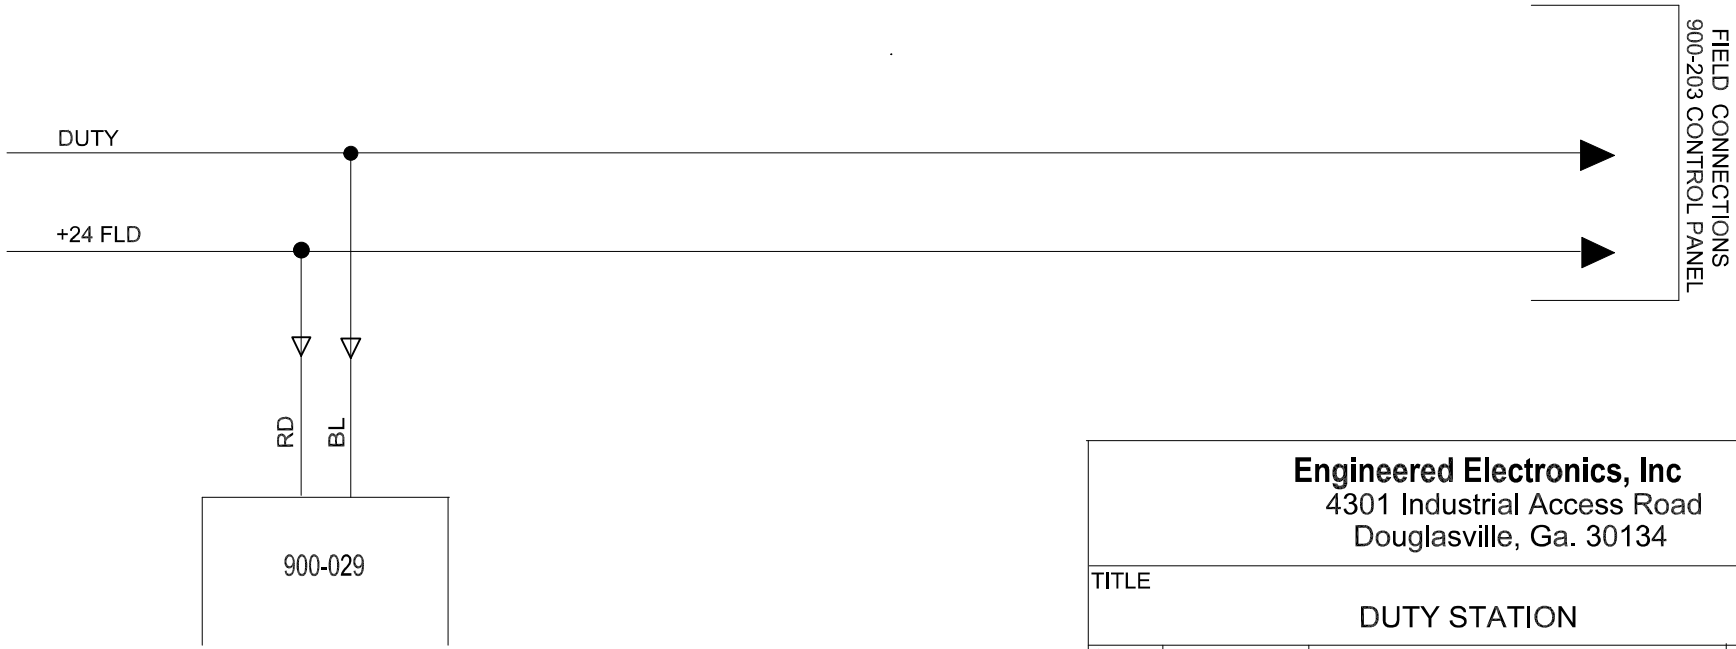

FIELD CONNECTIONS-----18 GAGE
STATION WIRES-----22 GAGE

NOTE-RUNS OVER 1000 ft INCREASE
FIELD CONNECTION WIRE TO 16 GAGE

Engineered Electronics, Inc 4301 Industrial Access Road Douglasville, Ga. 30134		
TITLE DUTY STATION		
SIZE A	DRAWING NO. 102-017	REV 10-04-05
SCALE	DATE 04-16-02	